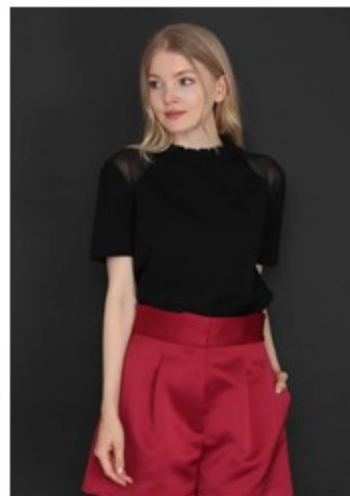

Lili J

Sweden

H:170cm B:81cm W:58cm H:87cm Shoes:24cm Eyes:Green Hair:Blonde