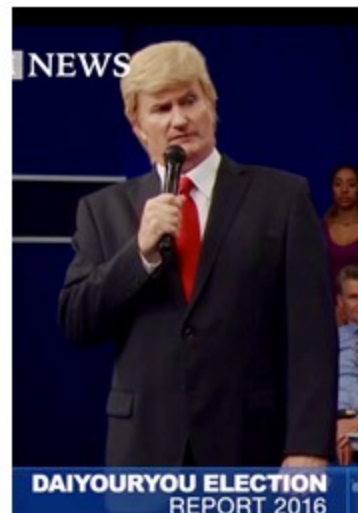

Otto B

Germany

H:186cm B:112cm W:110cm H:112cm Shoes:30cm Eyes:Blue Hair:Grey